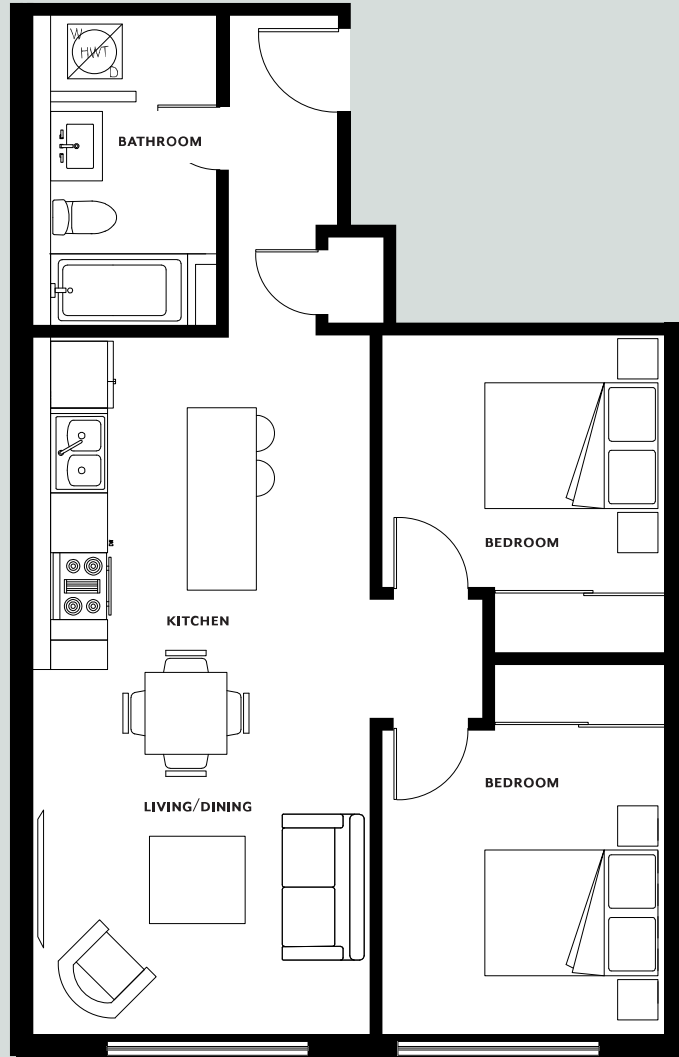

Fourteen^{1/2}

301 | SUITE J

THIRD FLOOR

INTERIOR: 829 Sq. Ft. | 77 Sq. M.

2 Bedroom

For more information please visit: www.fourteen1-2.com
or contact us at: info@fourteen1-2.com