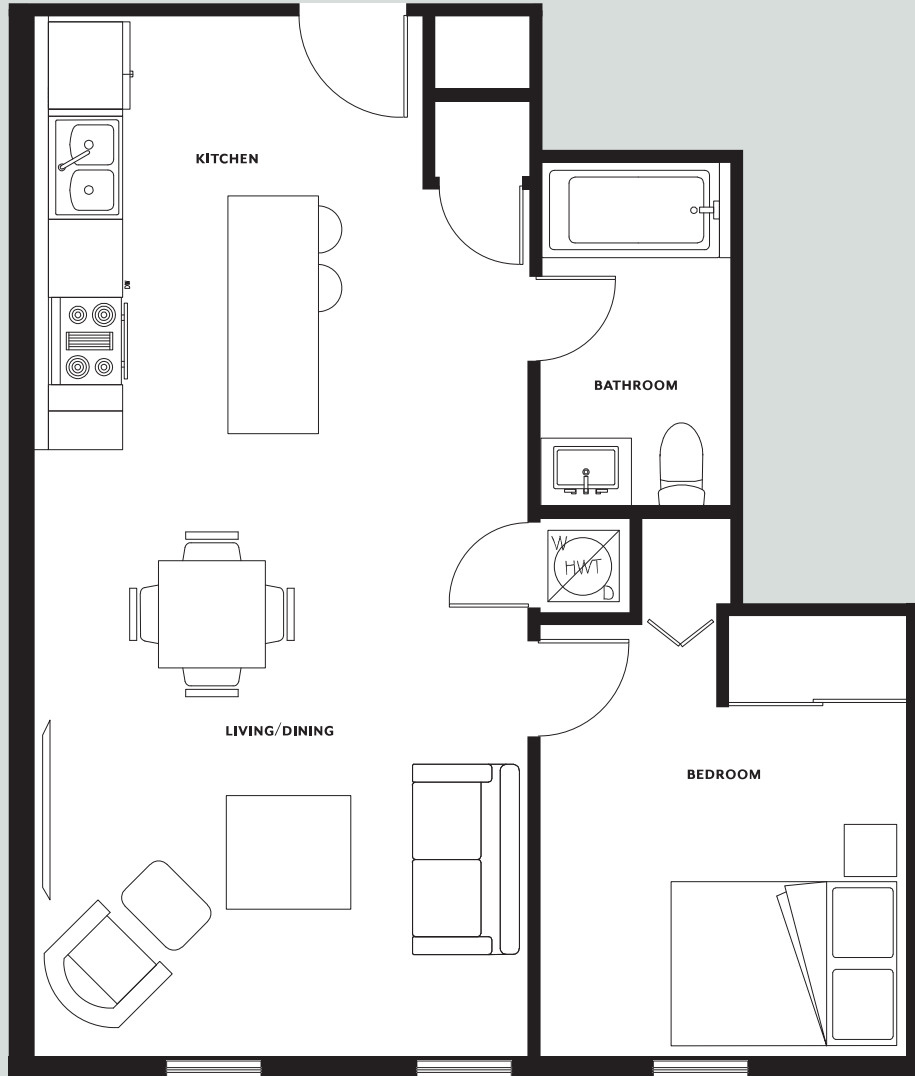

Fourteen^{1/2}

211 | SUITE H

SECOND FLOOR | BARRIER FREE

INTERIOR: 646 Sq. Ft. | 60 Sq. M.

1 Bedroom

For more information please visit: www.fourteen1-2.com
or contact us at: info@fourteen1-2.com