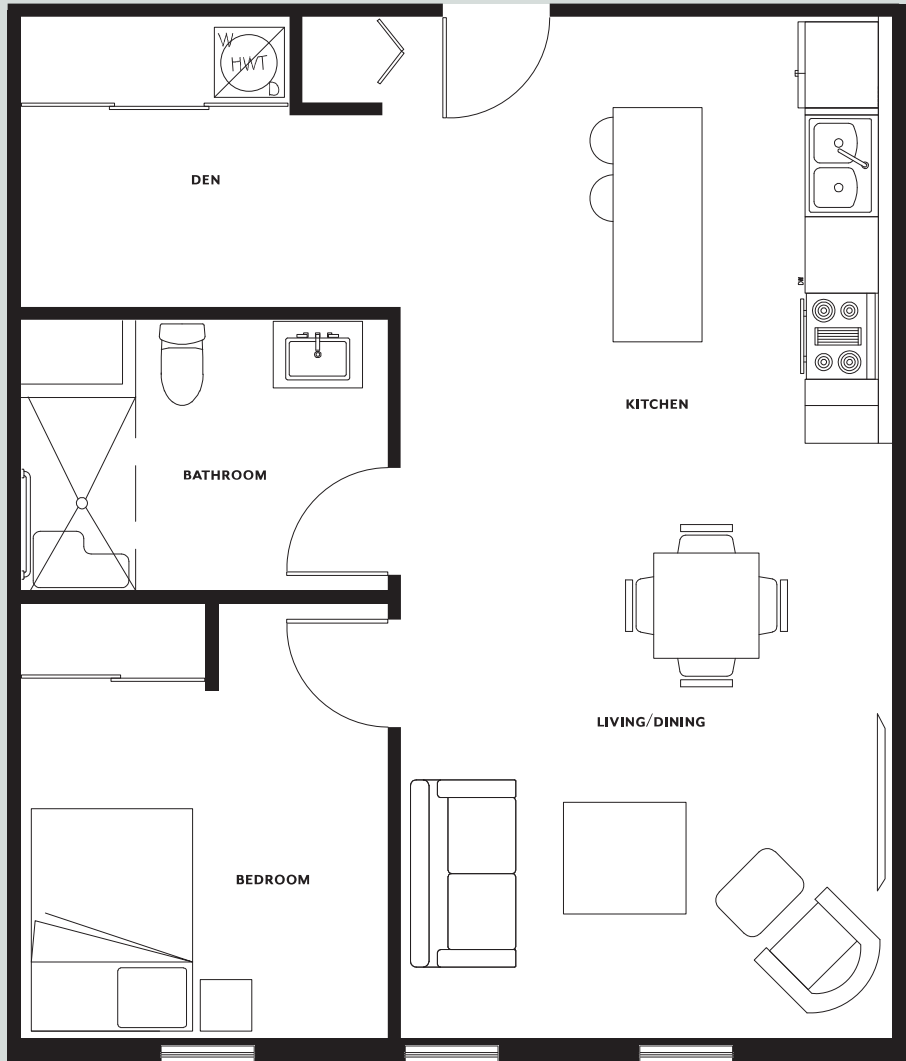

Fourteen^{1/2}

209 | SUITE G

SECOND FLOOR | BARRIER FREE

INTERIOR: 753 Sq. Ft. | 70 Sq. M.

1 Bedroom + Den

For more information please visit: www.fourteen1-2.com
or contact us at: info@fourteen1-2.com