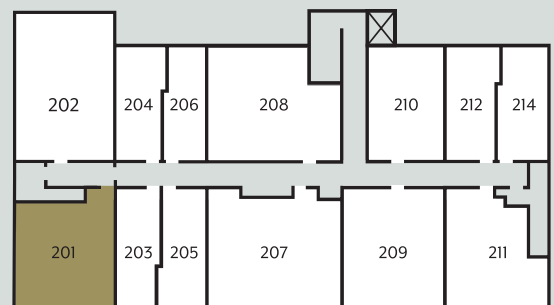

Fourteen^{1/2}

201 | SUITE A

SECOND FLOOR

INTERIOR: 689 Sq. Ft. | 64 Sq. M.

1 Bedroom

For more information please visit: www.fourteen1-2.com
or contact us at: info@fourteen1-2.com