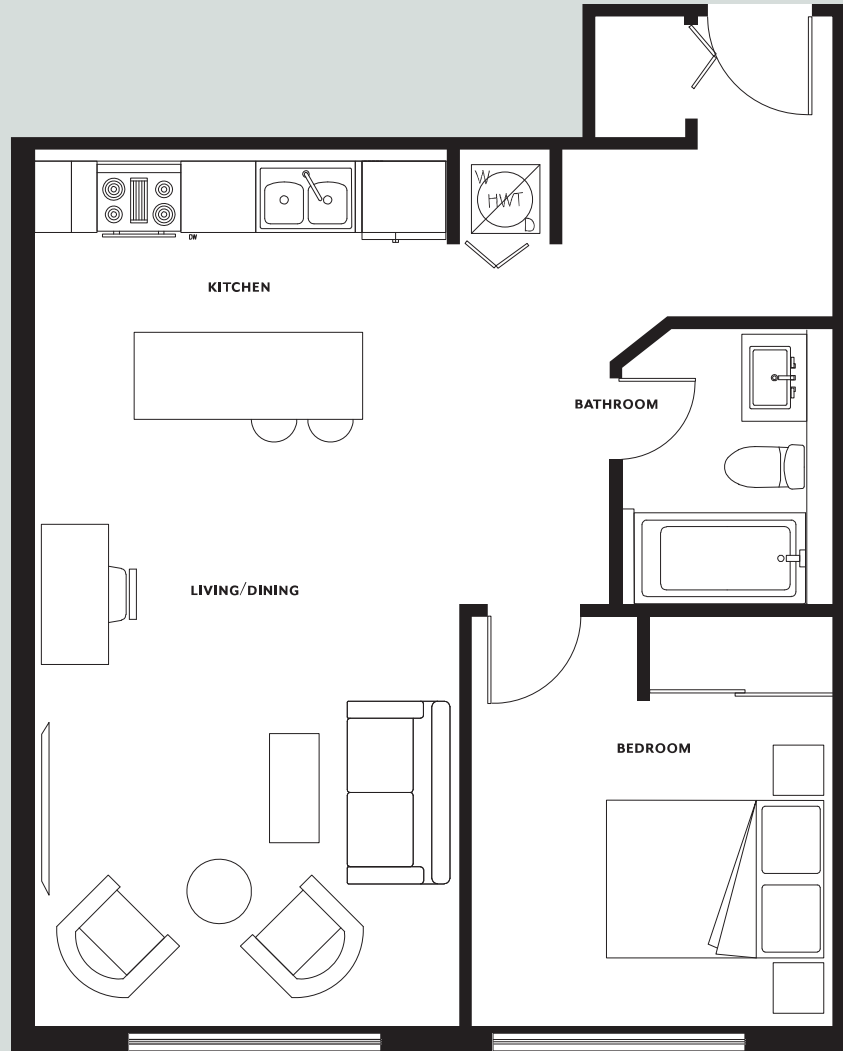

Fourteen^{1/2}

201 | SUITE A

SECOND FLOOR

INTERIOR: 689 Sq. Ft. | 64 Sq. M.

1 Bedroom

For more information please visit: www.fourteen1-2.com
or contact us at: info@fourteen1-2.com